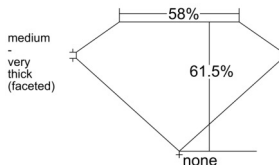

GIA®

FACSIMILE

GIA REPORT

7546769151

Verify this report at GIA.edu

GIA NATURAL DIAMOND DOSSIER®

March 09, 2026

GIA Report Number 7546769151

Shape and Cutting Style ..... Marquise Brilliant

Measurements ..... 9.04 x 3.92 x 2.41 mm

GRADING RESULTS

Carat Weight ..... 0.50 carat

Color Grade ..... F

Clarity Grade VS1

ADDITIONAL GRADING INFORMATION

Polish ..... Excellent

Symmetry ..... Very Good

Fluorescence ..... Medium Blue

Clarity Characteristics..... Crystal, Feather, Cloud, Pinpoint

Inscription(s): GIA 7546769151

PROPORTIONS

Profile not to actual proportions

GRADING SCALES

GIA COLOR SCALE		GIA CLARITY SCALE	
COLORLESS	D	VERY VERY SLIGHTLY INCLUDED	FLAWLESS
	E		INTERNALLY FLAWLESS
	F		VVS₁
	G		VVS₂
	H		VS₁
	I		VS₂
	J		SI₁
	K		SI₂
	L		I₁
	M		I₂
NEAR COLORLESS	N	SLIGHTLY INCLUDED	I₃
	O		
	P		
	Q		
FAINT	R	INCLUDED	
	S		
	T		
	U		
VERT LIGHT	V		
	W		
	X		
	Y		
LIGHT	Z