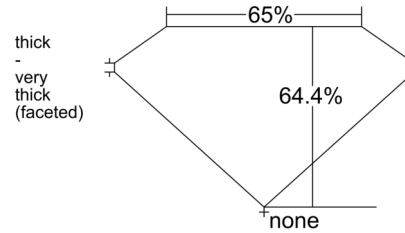

GIA NATURAL DIAMOND GRADING REPORT

March 10, 2026
GIA Report Number 7546753008
Shape and Cutting Style Oval Brilliant
Measurements 7.73 x 5.58 x 3.59 mm

GRADING RESULTS

Carat Weight 1.01 carat
Color Grade G
Clarity Grade VS1

Profile not to actual proportions

CLARITY CHARACTERISTICS

KEY TO SYMBOLS*

- Crystal
- Pinpoint

GRADING SCALES

GIA COLOR SCALE		GIA CLARITY SCALE	
COLOURLESS	D	VERY VERY SLIGHTLY INCLUDED	FLAWLESS
	E		INTERNALLY FLAWLESS
	F		VVS ₁
NEAR COLOURLESS	G	VERY SLIGHTLY INCLUDED	VVS ₂
	H		VS ₁
	I		VS ₂
FANT	J	SLIGHTLY INCLUDED	SI ₁
	K		SI ₂
	L		I ₁
VERY LIGHT	M	INCLUDED	I ₂
	N		I ₃
	O		
LIGHT	P		
	Q		
	R		
	S		
	T		
	U		
	V		
W			
X			
Y			
Z			

* Red symbols denote internal characteristics (inclusions). Green or black symbols denote external characteristics (blemishes). Diagram is an approximate representation of the diamond, and symbols shown indicate type, position, and approximate size of clarity characteristics. All clarity characteristics may not be shown. Details of finish are not shown.