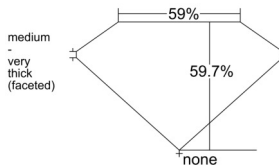

GIA®

FACSIMILE

GIA REPORT

7546752337

Verify this report at GIA.edu

GIA NATURAL DIAMOND DOSSIER®

March 06, 2026

GIA Report Number 7546752337

Shape and Cutting Style ..... Heart Brilliant

Measurements ..... 5.35 x 6.14 x 3.67 mm

GRADING RESULTS

Carat Weight ..... 0.70 carat

Color Grade ..... H

Clarity Grade VS2

ADDITIONAL GRADING INFORMATION

Polish ..... Excellent

Symmetry ..... Excellent

Fluorescence ..... Faint

Clarity Characteristics..... Crystal, Feather

Inscription(s): GIA 7546752337

PROPORTIONS

Profile not to actual proportions

GRADING SCALES

GIA COLOR SCALE		GIA CLARITY SCALE			
COLORLESS	D	VERY VERY SLIGHTLY INCLUDED	FLAWLESS		
	E		INTERNALLY FLAWLESS		
	F		VVS₁		
	NEAR COLORLESS	G	VERY SLIGHTLY INCLUDED	VVS₂	
		H		VS₁	
		FAINT	I	SLIGHTLY INCLUDED	VS₂
			J		SI₁
	K		SI₂		
	LIGHT		L	INCLUDED	I₁
			M		I₂
N			I₃		
O					
P					
Q					
R