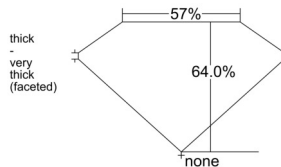

GIA®

FACSIMILE

GIA REPORT

7546750178

Verify this report at GIA.edu

GIA NATURAL DIAMOND DOSSIER®

March 05, 2026
GIA Report Number 7546750178
Shape and Cutting Style ..... Pear Brilliant
Measurements ..... 7.74 x 4.86 x 3.11 mm

GRADING RESULTS

Carat Weight ..... 0.70 carat
Color Grade ..... D
Clarity Grade VS1

ADDITIONAL GRADING INFORMATION

Polish ..... Excellent
Symmetry ..... Excellent
Fluorescence ..... Faint
Clarity Characteristics ..... Crystal
Inscription(s): GIA 7546750178

PROPORTIONS

Profile not to actual proportions

GRADING SCALES

GIA COLOR SCALE		GIA CLARITY SCALE			
COLORLESS	D	VERY VERY SLIGHTLY INCLUDED	FLAWLESS		
	E		INTERNALLY FLAWLESS		
	F	VERY SLIGHTLY INCLUDED	VVS₁		
	G		VVS₂		
	H		VS₁		
	NEAR COLORLESS	I	SLIGHTLY INCLUDED	VS₂	
		J		SI₁	
		FAINT	K	INCLUDED	SI₂
			L		I₁
			M		I₂
VERT LIGHT	N	LIGHT	I₃		
	O				
	P				
	Q				
	R				
	S				
	T