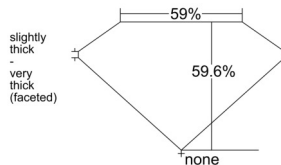

GIA®

FACSIMILE

GIA REPORT

7546746523

Verify this report at GIA.edu

GIA NATURAL DIAMOND DOSSIER®

March 05, 2026

GIA Report Number **7546746523**

Shape and Cutting Style ..... **Heart Brilliant**

Measurements ..... **5.86 x 6.46 x 3.85 mm**

GRADING RESULTS

Carat Weight ..... **0.85 carat**

Color Grade ..... **G**

Clarity Grade **VS1**

ADDITIONAL GRADING INFORMATION

Polish ..... **Excellent**

Symmetry ..... **Very Good**

Fluorescence ..... **None**

Clarity Characteristics..... **Cloud, Crystal, Pinpoint, Needle**

Inscription(s): **GIA 7546746523**

PROPORTIONS

Profile not to actual proportions

GRADING SCALES

GIA COLOR SCALE		GIA CLARITY SCALE			
COLORLESS	D	VERY VERY SLIGHTLY INCLUDED	FLAWLESS		
	E		INTERNALLY FLAWLESS		
	F		VS₁		
	NEAR COLORLESS	G	VERY SLIGHTLY INCLUDED	VS₂	
		H		VS₁	
		FAINT	I	SLIGHTLY INCLUDED	VS₂
			J		SI₁
			K		SI₂
	LIGHT	L	INCLUDED	I₁	
		M		I₂	
N		I₃			
O					
P					
Q					
R