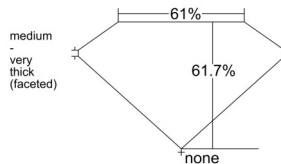

GIA®

FACSIMILE

GIA REPORT

7546746376

Verify this report at GIA.edu

GIA NATURAL DIAMOND DOSSIER®

March 05, 2026
GIA Report Number **7546746376**
Shape and Cutting Style ..... **Heart Brilliant**
Measurements ..... **5.42 x 5.92 x 3.65 mm**

GRADING RESULTS

Carat Weight ..... **0.70 carat**
Color Grade ..... **F**
Clarity Grade **VS1**

ADDITIONAL GRADING INFORMATION

Polish ..... **Very Good**
Symmetry ..... **Very Good**
Fluorescence ..... **Medium Blue**
Clarity Characteristics ..... **Twinning Wisp**
Inscription(s): **GIA 7546746376**

PROPORTIONS

Profile not to actual proportions

GRADING SCALES

GIA COLOR SCALE		GIA CLARITY SCALE			
COLORLESS	D	VERY VERY SLIGHTLY INCLUDED	FLAWLESS		
	E		INTERNALLY FLAWLESS		
	F	VERY SLIGHTLY INCLUDED	VVS₁		
	G		VVS₂		
	H		VS₁		
	NEAR COLORLESS	I	SLIGHTLY INCLUDED	VS₂	
		J		SI₁	
		FAINT	K	INCLUDED	SI₂
			L		I₁
			M		I₂
VERT LIGHT	N	LIGHT	I₃		
	O				
	P				
	Q				
	R