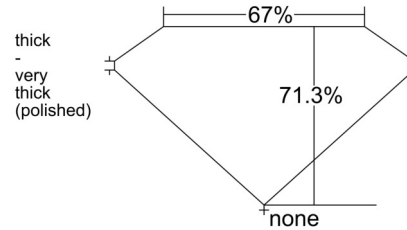

**GIA NATURAL DIAMOND GRADING REPORT**

March 09, 2026

GIA Report Number ..... 7546739213

Shape and Cutting Style ..... Emerald Cut

Measurements ..... 6.42 x 4.77 x 3.40 mm

**GRADING RESULTS**

Carat Weight ..... 1.01 carat

Color Grade ..... K

Clarity Grade ..... VS1

**ADDITIONAL GRADING INFORMATION**

Polish ..... Very Good

Symmetry ..... Very Good

Fluorescence ..... None

Inscription(s): GIA 7546739213

**PROPORTIONS**

Profile not to actual proportions

**CLARITY CHARACTERISTICS**

**KEY TO SYMBOLS\***

-  Feather
-  Pinpoint

\* Red symbols denote internal characteristics (inclusions). Green or black symbols denote external characteristics (blemishes). Diagram is an approximate representation of the diamond, and symbols shown indicate type, position, and approximate size of clarity characteristics. All clarity characteristics may not be shown. Details of finish are not shown.