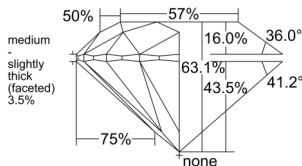

GIA®

FACSIMILE

GIA REPORT 7546737041

Verify this report at GIA.edu

GIA NATURAL DIAMOND DOSSIER®

March 05, 2026
GIA Report Number 7546737041
Shape and Cutting Style ..... Round Brilliant
Measurements ..... 5.34 - 5.38 x 3.38 mm

GRADING RESULTS

Carat Weight ..... 0.60 carat
Color Grade ..... E
Clarity Grade VVS1
Cut Grade ..... Excellent

ADDITIONAL GRADING INFORMATION

Polish ..... Excellent
Symmetry ..... Very Good
Fluorescence ..... None
Clarity Characteristics ..... Pinpoint, Feather
Inscription(s): GIA 7546737041

PROPORTIONS

Profile to actual proportions

GRADING SCALES

GIA COLOR SCALE	GIA CLARITY SCALE	GIA CUT SCALE	
D	FLAWLESS	EXCELLENT	
E	INTERNALLY FLAWLESS		
F		VVS₁	VERY GOOD
G	VVS₂		
H	VS₁	GOOD	
I	VS₂		
J	SI₁	FAIR	
K	SI₂		
L	I₁	POOR	
M			
N			
O	I₂		
P			
Q			
R	I₃		
S			
T			
U			
V			
W			
X			
Y			
Z