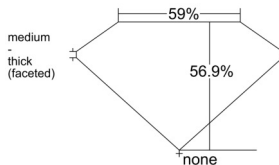

GIA®

FACSIMILE

GIA REPORT 7546731808

Verify this report at GIA.edu

GIA NATURAL DIAMOND DOSSIER®

March 02, 2026
GIA Report Number 7546731808
Shape and Cutting Style ..... Heart Brilliant
Measurements ..... 4.81 x 5.62 x 3.20 mm

GRADING RESULTS

Carat Weight ..... 0.50 carat
Color Grade ..... G
Clarity Grade VVS2

ADDITIONAL GRADING INFORMATION

Polish ..... Excellent
Symmetry ..... Very Good
Fluorescence ..... None
Clarity Characteristics..... Feather, Indented Natural, Internal Graining

Inscription(s): GIA 7546731808

PROPORTIONS

Profile not to actual proportions

GRADING SCALES

GIA COLOR SCALE		GIA CLARITY SCALE			
COLORLESS	D	VERY VERY SLIGHTLY INCLUDED	FLAWLESS		
	E		INTERNALLY FLAWLESS		
	F	VERY SLIGHTLY INCLUDED	VVS₁		
	G		VVS₂		
	H		VS₁		
	NEAR COLORLESS	I	SLIGHTLY INCLUDED	VS₂	
		J		SI₁	
		FAINT	K	INCLUDED	SI₂
			L		I₁
			M		I₂
VERT LIGHT	N	LIGHT	I₃		
	O				
	P				
	Q				
	R				
	S