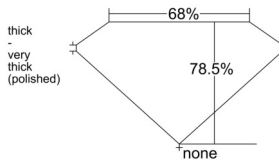

GIA®

FACSIMILE

GIA REPORT

7546730781

Verify this report at GIA.edu

GIA NATURAL DIAMOND DOSSIER®

March 04, 2026
GIA Report Number 7546730781
Shape and Cutting Style ..... Square Modified Brilliant
Measurements ..... 5.07 x 5.04 x 3.96 mm

GRADING RESULTS

Carat Weight ..... 0.90 carat
Color Grade ..... G
Clarity Grade SI2

ADDITIONAL GRADING INFORMATION

Polish ..... Very Good
Symmetry ..... Very Good
Fluorescence ..... Faint
Clarity Characteristics ..... Crystal, Cloud
Inscription(s): GIA 7546730781

PROPORTIONS

Profile not to actual proportions

GRADING SCALES

GIA COLOR SCALE		GIA CLARITY SCALE			
COLORLESS	D	VERY VERY SLIGHTLY INCLUDED	FLAWLESS		
	E		INTERNALLY FLAWLESS		
	F	VERY SLIGHTLY INCLUDED	VVS₁		
	G		VVS₂		
	H		VS₁		
	NEAR COLORLESS	I	SLIGHTLY INCLUDED	VS₂	
		J		SI₁	
		FAINT	K	INCLUDED	SI₂
			L		I₁
			M		I₂
VERT LIGHT	N		INCLUDED	I₃	
	O				
	P				
	Q				
	R				
LIGHT	S				
	T				
	U				
	V				
	W				
X					
Y					
Z