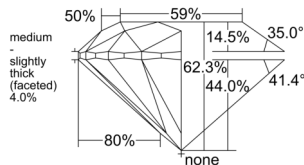

GIA®

FACSIMILE

GIA NATURAL DIAMOND DOSSIER®

March 02, 2026
GIA Report Number 7546729915
Shape and Cutting Style ..... Round Brilliant
Measurements ..... 4.91 - 4.94 x 3.07 mm

GRADING RESULTS

Carat Weight ..... 0.46 carat
Color Grade ..... J
Clarity Grade VVS1
Cut Grade ..... Excellent

ADDITIONAL GRADING INFORMATION

Polish ..... Excellent
Symmetry ..... Excellent
Fluorescence ..... Medium Blue
Clarity Characteristics ..... Pinpoint
Inscription(s): GIA 7546729915

GIA REPORT 7546729915

Verify this report at GIA.edu

PROPORTIONS

Profile to actual proportions

GRADING SCALES

GIA COLOR SCALE	GIA CLARITY SCALE	GIA CUT SCALE	
D	FLAWLESS	EXCELLENT	
E	INTERNALLY FLAWLESS		
F		VVS₁	VERY GOOD
G	VVS₂		
H	VS₁	GOOD	
I	VS₂		
J	SI₁	FAIR	
K	SI₂		
L	I₁	POOR	
M	I₂		
N	I₃		
O			
P			
Q			
R			
S			
T			
U			
V			
W			
X			
Y			
Z