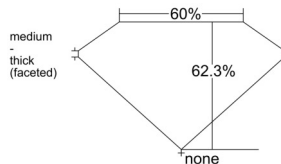

GIA®

FACSIMILE

GIA REPORT

7546716346

Verify this report at GIA.edu

GIA NATURAL DIAMOND DOSSIER®

February 27, 2026

GIA Report Number 7546716346

Shape and Cutting Style ..... Oval Brilliant

Measurements ..... 5.90 x 4.13 x 2.58 mm

GRADING RESULTS

Carat Weight ..... 0.40 carat

Color Grade ..... E

Clarity Grade VS1

ADDITIONAL GRADING INFORMATION

Polish ..... Excellent

Symmetry ..... Good

Fluorescence ..... None

Clarity Characteristics ..... Needle, Cloud, Pinpoint

Inscription(s): GIA 7546716346

PROPORTIONS

Profile not to actual proportions

GRADING SCALES

GIA COLOR SCALE		GIA CLARITY SCALE			
COLORLESS	D	VERY VERY SLIGHTLY INCLUDED	FLAWLESS		
	E		INTERNALLY FLAWLESS		
	F	VERY SLIGHTLY INCLUDED	VVS₁		
	G		VVS₂		
	H		VS₁		
	NEAR COLORLESS	I	SLIGHTLY INCLUDED	VS₂	
		J		SI₁	
		FAINT	K	INCLUDED	SI₂
			L		I₁
			M		I₂
VERT LIGHT	N	LIGHT	I₃		
	O				
	P				
	Q				
	R