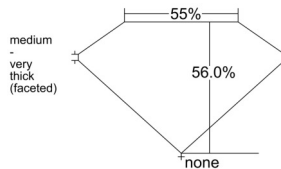

GIA®

FACSIMILE

GIA REPORT

7546712133

Verify this report at GIA.edu

GIA NATURAL DIAMOND DOSSIER®

February 26, 2026

GIA Report Number 7546712133

Shape and Cutting Style ..... Heart Brilliant

Measurements ..... 5.60 x 6.14 x 3.44 mm

GRADING RESULTS

Carat Weight ..... 0.70 carat

Color Grade L

Clarity Grade SI1

ADDITIONAL GRADING INFORMATION

Polish ..... Very Good

Symmetry ..... Very Good

Fluorescence ..... Strong Blue

Clarity Characteristics ..... Crystal, Feather

Inscription(s): GIA 7546712133

PROPORTIONS

Profile not to actual proportions

GRADING SCALES

GIA COLOR SCALE		GIA CLARITY SCALE			
COLORLESS	D	VERY VERY SLIGHTLY INCLUDED	FLAWLESS		
	E		INTERNALLY FLAWLESS		
	F	VERY SLIGHTLY INCLUDED	VVS₁		
	G		VVS₂		
	H		VS₁		
	NEAR COLORLESS	I	SLIGHTLY INCLUDED	VS₂	
		J		SI₁	
		FAINT	K	INCLUDED	SI₂
			L		I₁
			M		I₂
VERT LIGHT	N	LIGHT	I₃		
	O				
	P				
	Q				
	R