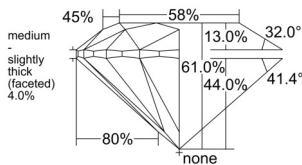

GIA®

FACSIMILE

GIA REPORT

7546710718

Verify this report at GIA.edu

GIA NATURAL DIAMOND DOSSIER®

February 26, 2026

GIA Report Number 7546710718

Shape and Cutting Style ..... Round Brilliant

Measurements ..... 3.72 - 3.74 x 2.27 mm

GRADING RESULTS

Carat Weight ..... 0.19 carat

Color Grade ..... F

Clarity Grade VVS1

Cut Grade ..... Excellent

ADDITIONAL GRADING INFORMATION

Polish ..... Excellent

Symmetry ..... Excellent

Fluorescence ..... None

Clarity Characteristics ..... Pinpoint, Feather

Inscription(s): GIA 7546710718

PROPORTIONS

Profile to actual proportions

GRADING SCALES

GIA COLOR SCALE

COLOURESS	D
	E
	F
	G
	H
	I
	J
NEAR COLOURESS	K
	L
FADING	M
	N
	O
	P
	Q
	R
	S
	T
	U
	V
	W
	X
	Y
LIGHT	Z

GIA CLARITY SCALE