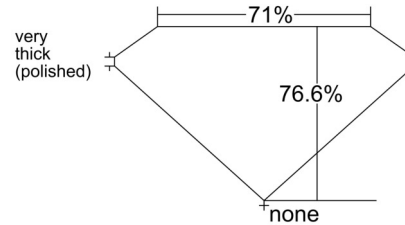

GIA NATURAL DIAMOND GRADING REPORT

February 24, 2026
 GIA Report Number 7546687355
 Shape and Cutting Style Square Modified Brilliant
 Measurements 5.60 x 5.59 x 4.28 mm

GRADING RESULTS

Carat Weight 1.20 carat
 Color Grade J
 Clarity Grade SI1

ADDITIONAL GRADING INFORMATION

Polish Excellent
 Symmetry Very Good
 Fluorescence None
 Inscription(s): GIA 7546687355

Comments: Clouds are not shown. Pinpoints are not shown.

PROPORTIONS

Profile not to actual proportions

CLARITY CHARACTERISTICS

KEY TO SYMBOLS*

- Crystal
- ~ Feather
- \\ Needle

* Red symbols denote internal characteristics (inclusions). Green or black symbols denote external characteristics (blemishes). Diagram is an approximate representation of the diamond, and symbols shown indicate type, position, and approximate size of clarity characteristics. All clarity characteristics may not be shown. Details of finish are not shown.