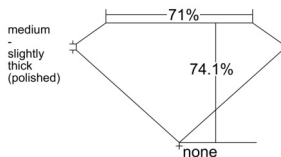

GIA®

FACSIMILE

GIA REPORT 7546679129

Verify this report at GIA.edu

GIA NATURAL DIAMOND DOSSIER®

February 20, 2026
GIA Report Number 7546679129
Shape and Cutting Style ..... Square Modified Brilliant
Measurements ..... 3.65 x 3.62 x 2.68 mm

GRADING RESULTS

Carat Weight ..... 0.30 carat
Color Grade ..... G
Clarity Grade VS1

ADDITIONAL GRADING INFORMATION

Polish ..... Excellent
Symmetry ..... Very Good
Fluorescence ..... None
Clarity Characteristics..... Feather, Cloud, Needle, Pinpoint
Inscription(s): GIA 7546679129

PROPORTIONS

Profile not to actual proportions

GRADING SCALES

GIA COLOR SCALE		GIA CLARITY SCALE			
COLORLESS	D	VERY VERY SLIGHTLY INCLUDED	FLAWLESS		
	E		INTERNALLY FLAWLESS		
	F	VERY SLIGHTLY INCLUDED	VS₁		
	G		VS₂		
	H		VS₁		
	NEAR COLORLESS	I	SLIGHTLY INCLUDED	VS₂	
		J		SI₁	
		FAINT	K	INCLUDED	SI₂
			L		I₁
			M		I₂
N			I₃		
VERT LIGHT	O	INCLUDED			
	P				
	Q				
	R				
	S				
	T				
LIGHT	U				
	V				
	W				
	X				
Y					
Z