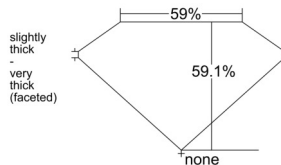

GIA®

FACSIMILE

GIA REPORT

7546674468

Verify this report at GIA.edu

GIA NATURAL DIAMOND DOSSIER®

February 20, 2026

GIA Report Number 7546674468

Shape and Cutting Style ..... Heart Brilliant

Measurements ..... 5.29 x 6.30 x 3.72 mm

GRADING RESULTS

Carat Weight ..... 0.74 carat

Color Grade ..... G

Clarity Grade VVS2

ADDITIONAL GRADING INFORMATION

Polish ..... Excellent

Symmetry ..... Very Good

Fluorescence ..... Faint

Clarity Characteristics..... Needle, Pinpoint, Cloud, Feather

Inscription(s): GIA 7546674468

PROPORTIONS

Profile not to actual proportions

GRADING SCALES

GIA COLOR SCALE		GIA CLARITY SCALE			
COLORLESS	D	VERY VERY SLIGHTLY INCLUDED	FLAWLESS		
	E		INTERNALLY FLAWLESS		
	F	VERY SLIGHTLY INCLUDED	VVS₁		
	G		VVS₂		
	H		VS₁		
	NEAR COLORLESS	I	SLIGHTLY INCLUDED	VS₂	
		J		SI₁	
		FAINT	K	INCLUDED	SI₂
			L		I₁
			M		I₂
VERT LIGHT	N	LIGHT	I₃		
	O				
	P				
	Q				
	R