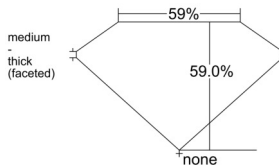

GIA®

FACSIMILE

GIA REPORT

7546665886

Verify this report at GIA.edu

GIA NATURAL DIAMOND DOSSIER®

February 18, 2026

GIA Report Number 7546665886

Shape and Cutting Style ..... Heart Brilliant

Measurements ..... 5.77 x 6.76 x 3.99 mm

GRADING RESULTS

Carat Weight ..... 0.90 carat

Color Grade ..... F

Clarity Grade SI1

ADDITIONAL GRADING INFORMATION

Polish ..... Excellent

Symmetry ..... Excellent

Fluorescence ..... Medium Blue

Clarity Characteristics ..... Crystal, Feather

Inscription(s): GIA 7546665886

PROPORTIONS

Profile not to actual proportions

GRADING SCALES

GIA COLOR SCALE		GIA CLARITY SCALE			
COLORLESS	D	VERY VERY SLIGHTLY INCLUDED	FLAWLESS		
	E		INTERNALLY FLAWLESS		
	F	VERY SLIGHTLY INCLUDED	VVS₁		
	G		VVS₂		
	H		VS₁		
	NEAR COLORLESS	I	SLIGHTLY INCLUDED	VS₂	
		J		SI₁	
		FAINT	K	INCLUDED	SI₂
			L		I₁
			M		I₂
VERT LIGHT	N	LIGHT	I₃		
	O				
	P				
	Q				
	R