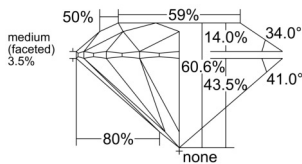

GIA®

FACSIMILE

GIA NATURAL DIAMOND DOSSIER®

February 19, 2026

GIA Report Number 7546662759

Shape and Cutting Style ..... Round Brilliant

Measurements ..... 5.15 - 5.18 x 3.13 mm

GRADING RESULTS

Carat Weight ..... 0.51 carat

Color Grade ..... F

Clarity Grade ..... Flawless

Cut Grade ..... Excellent

ADDITIONAL GRADING INFORMATION

Polish ..... Excellent

Symmetry ..... Excellent

Fluorescence ..... None

Clarity Characteristics ..... None

Inscription(s): GIA 7546662759

GIA REPORT 7546662759

Verify this report at GIA.edu

PROPORTIONS

Profile to actual proportions