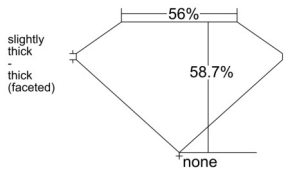

GIA®

FACSIMILE

GIA REPORT 7546628099

Verify this report at GIA.edu

GIA NATURAL DIAMOND DOSSIER®

February 11, 2026
GIA Report Number 7546628099
Shape and Cutting Style ..... Heart Brilliant
Measurements ..... 4.72 x 5.58 x 3.28 mm

GRADING RESULTS

Carat Weight ..... 0.52 carat
Color Grade ..... F
Clarity Grade VS1

ADDITIONAL GRADING INFORMATION

Polish ..... Excellent
Symmetry ..... Excellent
Fluorescence ..... None
Clarity Characteristics ..... Feather, Pinpoint
Inscription(s): GIA 7546628099

PROPORTIONS

Profile not to actual proportions

GRADING SCALES

GIA COLOR SCALE		GIA CLARITY SCALE			
COLORLESS	D	VERY VERY SLIGHTLY INCLUDED	FLAWLESS		
	E		INTERNALLY FLAWLESS		
	F	VERY SLIGHTLY INCLUDED	VS₁		
	G		VS₂		
	H		VS₁		
	NEAR COLORLESS	I	SLIGHTLY INCLUDED	SI₁	
		J		SI₂	
		FAINT	K	INCLUDED	I₁
			L		I₂
			M		I₃
VERT LIGHT	N				
	O				
	P				
	Q				
	R				
LIGHT	S				
	T				
	U				
	V				
	W				
X					
Y					
Z