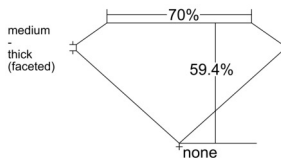

GIA®

FACSIMILE

GIA REPORT 7546595229

Verify this report at GIA.edu

GIA NATURAL DIAMOND DOSSIER®

February 09, 2026
GIA Report Number 7546595229
Shape and Cutting Style ..... Heart Brilliant
Measurements ..... 4.12 x 4.60 x 2.74 mm

GRADING RESULTS

Carat Weight ..... 0.30 carat
Color Grade ..... H
Clarity Grade VS1

ADDITIONAL GRADING INFORMATION

Polish ..... Excellent
Symmetry ..... Very Good
Fluorescence ..... Faint
Clarity Characteristics ..... Cloud
Inscription(s): GIA 7546595229

PROPORTIONS

Profile not to actual proportions

GRADING SCALES

GIA COLOR SCALE		GIA CLARITY SCALE			
COLORLESS	D	VERY VERY SLIGHTLY INCLUDED	FLAWLESS		
	E		INTERNALLY FLAWLESS		
	F	VERY SLIGHTLY INCLUDED	VVS₁		
	G		VVS₂		
	H		VS₁		
	NEAR COLORLESS	I	SLIGHTLY INCLUDED	VS₂	
		J		SI₁	
		FAINT	K	INCLUDED	SI₂
			L		I₁
			M		I₂
N			I₃		
VERT LIGHT	O	INCLUDED			
	P				
	Q				
	R				
	S				
	T				
LIGHT	U				
	V				
	W				
	X				
Y					
Z