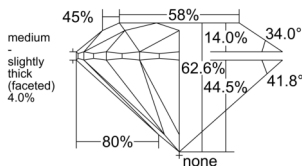

GIA®

FACSIMILE

GIA REPORT 7546594795

Verify this report at GIA.edu

GIA NATURAL DIAMOND DOSSIER®

February 09, 2026
GIA Report Number 7546594795
Shape and Cutting Style ..... Round Brilliant
Measurements ..... 4.71 - 4.73 x 2.95 mm

GRADING RESULTS

Carat Weight ..... 0.40 carat
Color Grade ..... M
Clarity Grade VS1
Cut Grade ..... Excellent

ADDITIONAL GRADING INFORMATION

Polish ..... Excellent
Symmetry ..... Excellent
Fluorescence ..... Faint
Clarity Characteristics ..... Cloud, Pinpoint
Inscription(s): GIA 7546594795

PROPORTIONS

GRADING SCALES

GIA COLOR SCALE

COLORLESS	D
	E
	F
	G
	H
	I
	J
NEAR COLORLESS	K
	L
FAIN	M
	N
	O
	P
VERY LIGHT	Q
	R
	S
	T
	U
	V
	W
	X
	Y
LIGHT	Z

GIA CLARITY SCALE

FLAWLESS	VERY VERY SLIGHTLY INCLUDED	VS₁	VS₂	VS₁	VS₂	SI₁	SI₂	I₁	I₂	I₃		
											FLAWLESS	INTERNALLY FLAWLESS

GIA CUT SCALE

EXCELLENT
VERY GOOD
GOOD
FAIR
POOR