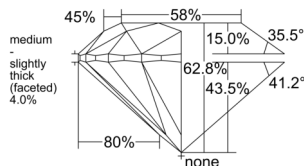

GIA®

FACSIMILE

GIA REPORT

7546563046

Verify this report at GIA.edu

GIA NATURAL DIAMOND DOSSIER®

February 03, 2026

GIA Report Number 7546563046

Shape and Cutting Style ..... Round Brilliant

Measurements ..... 5.07 - 5.10 x 3.19 mm

GRADING RESULTS

Carat Weight ..... 0.51 carat

Color Grade ..... J

Clarity Grade VVS1

Cut Grade ..... Excellent

ADDITIONAL GRADING INFORMATION

Polish ..... Excellent

Symmetry ..... Excellent

Fluorescence ..... Faint

Clarity Characteristics ..... Pinpoint

Inscription(s): GIA 7546563046

PROPORTIONS

Profile to actual proportions