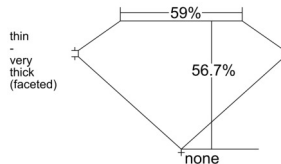

GIA®

FACSIMILE

GIA REPORT

7546559524

Verify this report at GIA.edu

GIA NATURAL DIAMOND DOSSIER®

January 31, 2026
GIA Report Number 7546559524
Shape and Cutting Style ..... Oval Brilliant
Measurements ..... 5.89 x 4.31 x 2.44 mm

GRADING RESULTS

Carat Weight ..... 0.40 carat
Color Grade ..... F
Clarity Grade SI1

ADDITIONAL GRADING INFORMATION

Polish ..... Excellent
Symmetry ..... Good
Fluorescence ..... None
Clarity Characteristics ..... Cloud
Inscription(s): GIA 7546559524

PROPORTIONS

Profile not to actual proportions

GRADING SCALES

GIA COLOR SCALE		GIA CLARITY SCALE	
COLORLESS	D	VERY VERY SLIGHTLY INCLUDED	FLAWLESS
	E		INTERNALLY FLAWLESS
	F		VVS₁
	G		VVS₂
	H		VS₁
	I		VS₂
	J		SI₁
	K		SI₂
	L		I₁
	M		I₂
NEAR COLORLESS	N	SLIGHTLY INCLUDED	I₃
	O		
	P		
	Q		
FAINT	R	INCLUDED	
	S		
	T		
	U		
VERT LIGHT	V		
	W		
	X		
	Y		
LIGHT	Z