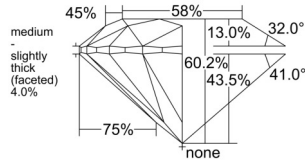

GIA®

FACSIMILE

GIA REPORT

7546557801

Verify this report at GIA.edu

GIA NATURAL DIAMOND DOSSIER®

February 03, 2026
GIA Report Number 7546557801
Shape and Cutting Style ..... Round Brilliant
Measurements ..... 4.78 - 4.80 x 2.88 mm

GRADING RESULTS

Carat Weight ..... 0.40 carat
Color Grade ..... M
Clarity Grade VS1
Cut Grade ..... Excellent

ADDITIONAL GRADING INFORMATION

Polish ..... Very Good
Symmetry ..... Excellent
Fluorescence ..... None
Clarity Characteristics ..... Crystal, Cloud
Inscription(s): GIA 7546557801

PROPORTIONS

Profile to actual proportions