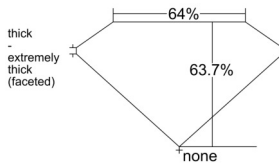

GIA®

FACSIMILE

GIA REPORT 7546550624

Verify this report at GIA.edu

GIA NATURAL DIAMOND DOSSIER®

February 02, 2026
GIA Report Number 7546550624
Shape and Cutting Style ..... Oval Brilliant
Measurements ..... 6.53 x 4.61 x 2.94 mm

GRADING RESULTS

Carat Weight ..... 0.60 carat
Color Grade ..... H
Clarity Grade VVS1

ADDITIONAL GRADING INFORMATION

Polish ..... Excellent
Symmetry ..... Very Good
Fluorescence ..... Medium Blue
Clarity Characteristics ..... Feather
Inscription(s): GIA 7546550624

PROPORTIONS

Profile not to actual proportions

GRADING SCALES

GIA COLOR SCALE		GIA CLARITY SCALE	
COLORLESS	D	VERY VERY SLIGHTLY INCLUDED	FLAWLESS
	E		INTERNALLY FLAWLESS
	F		VVS₁
	G		VVS₂
	H		VS₁
	I		VS₂
	J		SI₁
	K		SI₂
	L		I₁
	M		I₂
NEAR COLORLESS	N	SLIGHTLY INCLUDED	I₃
	O		
	P		
	Q		
FAINT	R		
	S		
	T		
	U		
VERT LIGHT	V		
	W		
	X		
	Y		
LIGHT	Z