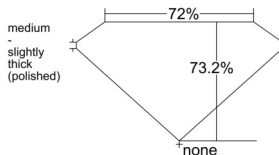

GIA®

FACSIMILE

GIA REPORT 7546544758

Verify this report at gia.edu

GIA NATURAL DIAMOND DOSSIER®

January 30, 2026
GIA Report Number 7546544758
Shape and Cutting Style ..... Square Modified Brilliant
Measurements ..... 3.78 x 3.75 x 2.75 mm

GRADING RESULTS

Carat Weight ..... 0.30 carat
Color Grade ..... F
Clarity Grade VVS1

ADDITIONAL GRADING INFORMATION

Polish ..... Excellent
Symmetry ..... Very Good
Fluorescence ..... None
Clarity Characteristics ..... Cloud, Pinpoint, Feather
Inscription(s): GIA 7546544758

PROPORTIONS

Profile not to actual proportions

GRADING SCALES

GIA COLOR SCALE		GIA CLARITY SCALE	
COLORLESS	D	VERY VERY SLIGHTLY INCLUDED	FLAWLESS
	E		INTERNALLY FLAWLESS
	F		VVS₁
	G		VVS₂
	H		VS₁
	I		VS₂
	J		SI₁
	K		SI₂
	L		I₁
	M		I₂
NEAR COLORLESS	N	SLIGHTLY INCLUDED	I₃
	O		
	P		
	Q		
FAINT	R		
	S		
	T		
	U		
VERY LIGHT	V		
	W		
	X		
	Y		
LIGHT	Z