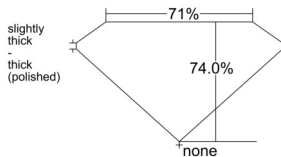

GIA®

FACSIMILE

GIA REPORT 7546544143

Verify this report at GIA.edu

GIA NATURAL DIAMOND DOSSIER®

January 30, 2026
GIA Report Number 7546544143
Shape and Cutting Style ..... Square Modified Brilliant
Measurements ..... 3.84 x 3.82 x 2.83 mm

GRADING RESULTS

Carat Weight ..... 0.35 carat
Color Grade ..... E
Clarity Grade VVS1

ADDITIONAL GRADING INFORMATION

Polish ..... Excellent
Symmetry ..... Very Good
Fluorescence ..... Faint
Clarity Characteristics..... Pinpoint, Feather, Surface Graining
Inspection(s): GIA 7546544143

PROPORTIONS

Profile not to actual proportions

GRADING SCALES

GIA COLOR SCALE		GIA CLARITY SCALE			
COLORLESS	D	VERY VERY SLIGHTLY INCLUDED	FLAWLESS		
	E		INTERNALLY FLAWLESS		
	F	VERY SLIGHTLY INCLUDED	VVS₁		
	G		VVS₂		
	H		VS₁		
	NEAR COLORLESS	I	SLIGHTLY INCLUDED	VS₂	
		J		SI₁	
		FAINT	K	INCLUDED	SI₂
			L		I₁
			M		I₂
VERY LIGHT	N		INCLUDED	I₃	
	O				
	P				
	Q				
	R				
LIGHT	S				
	T				
	U				
	V				
	W				
X					
Y					
Z