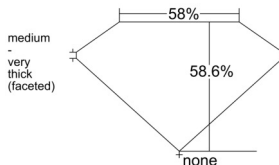

GIA®

FACSIMILE

GIA REPORT 7546543976

Verify this report at GIA.edu

GIA NATURAL DIAMOND DOSSIER®

January 30, 2026
GIA Report Number **7546543976**
Shape and Cutting Style ..... **Heart Brilliant**
Measurements ..... **5.79 x 6.35 x 3.72 mm**

GRADING RESULTS

Carat Weight ..... **0.77 carat**
Color Grade ..... **F**
Clarity Grade **VS2**

ADDITIONAL GRADING INFORMATION

Polish ..... **Excellent**
Symmetry ..... **Very Good**
Fluorescence ..... **None**
Clarity Characteristics..... **Crystal, Feather**
Inscription(s): **GIA 7546543976**

PROPORTIONS

Profile not to actual proportions

GRADING SCALES

GIA COLOR SCALE		GIA CLARITY SCALE			
COLORLESS	D	VERY VERY SLIGHTLY INCLUDED	FLAWLESS		
	E		INTERNALLY FLAWLESS		
	F	VERY SLIGHTLY INCLUDED	VVS₁		
	G		VVS₂		
	H		VS₁		
	NEAR COLORLESS	I	SLIGHTLY INCLUDED	VS₂	
		J		SI₁	
		FAINT	K	INCLUDED	SI₂
			L		I₁
			M		I₂
VERT LIGHT	N	INCLUDED	I₃		
	O				
	P				
	Q				
	R				
	S				
	T				
LIGHT	U				
	V				
	W				
	X				
Y					
Z