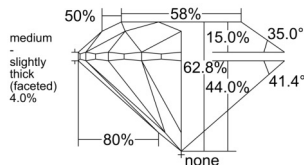

GIA®

FACSIMILE

GIA REPORT

7546541524

Verify this report at GIA.edu

GIA NATURAL DIAMOND DOSSIER®

January 30, 2026
GIA Report Number 7546541524
Shape and Cutting Style ..... Round Brilliant
Measurements ..... 4.75 - 4.78 x 2.99 mm

GRADING RESULTS

Carat Weight ..... 0.42 carat
Color Grade ..... J
Clarity Grade VVS1
Cut Grade ..... Excellent

ADDITIONAL GRADING INFORMATION

Polish ..... Excellent
Symmetry ..... Excellent
Fluorescence ..... Faint
Clarity Characteristics ..... Pinpoint
Inscription(s): GIA 7546541524

PROPORTIONS

Profile to actual proportions