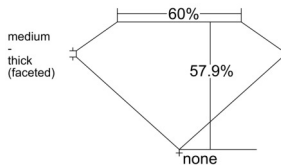

GIA®

FACSIMILE

GIA REPORT 7546515148

Verify this report at GIA.edu

GIA NATURAL DIAMOND DOSSIER®

January 27, 2026
GIA Report Number 7546515148
Shape and Cutting Style ..... Heart Brilliant
Measurements ..... 5.56 x 6.18 x 3.58 mm

GRADING RESULTS

Carat Weight ..... 0.70 carat
Color Grade I
Clarity Grade VVS1

ADDITIONAL GRADING INFORMATION

Polish ..... Very Good
Symmetry ..... Excellent
Fluorescence ..... Faint
Clarity Characteristics ..... Feather
Inscription(s): GIA 7546515148

PROPORTIONS

Profile not to actual proportions

GRADING SCALES

GIA COLOR SCALE		GIA CLARITY SCALE			
COLORLESS	D	VERY VERY SLIGHTLY INCLUDED	FLAWLESS		
	E		INTERNALLY FLAWLESS		
	F	VERY SLIGHTLY INCLUDED	VVS₁		
	G		VVS₂		
	H		VS₁		
	NEAR COLORLESS	I	SLIGHTLY INCLUDED	VS₂	
		J		SI₁	
		FAINT	K	INCLUDED	SI₂
			L		I₁
			M		I₂
VERT LIGHT	N	LIGHT	I₃		
	O				
	P				
	Q				
	R				
	S				
	T