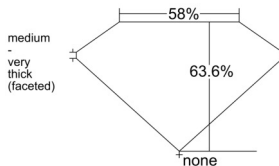

GIA®

FACSIMILE

GIA REPORT 7546506286

Verify this report at GIA.edu

GIA NATURAL DIAMOND DOSSIER®

January 23, 2026
GIA Report Number 7546506286
Shape and Cutting Style ..... Heart Brilliant
Measurements ..... 5.88 x 6.56 x 4.17 mm

GRADING RESULTS

Carat Weight ..... 0.91 carat
Color Grade ..... G
Clarity Grade VVS1

ADDITIONAL GRADING INFORMATION

Polish ..... Excellent
Symmetry ..... Very Good
Fluorescence ..... Faint
Clarity Characteristics ..... Pinpoint
Inscription(s): GIA 7546506286

PROPORTIONS

Profile not to actual proportions

GRADING SCALES

GIA COLOR SCALE		GIA CLARITY SCALE			
COLORLESS	D	VERY VERY SLIGHTLY INCLUDED	FLAWLESS		
	E		INTERNALLY FLAWLESS		
	F	VERY SLIGHTLY INCLUDED	VVS₁		
	G		VVS₂		
	H		VS₁		
	NEAR COLORLESS	I	SLIGHTLY INCLUDED	VS₂	
		J		SI₁	
		FAINT	K	INCLUDED	SI₂
			L		I₁
			M		I₂
VERT LIGHT	N	LIGHT	I₃		
	O				
	P				
	Q				
	R