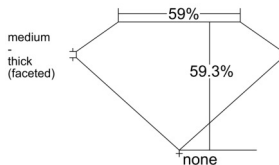

GIA®

FACSIMILE

GIA REPORT 7546469045

Verify this report at GIA.edu

GIA NATURAL DIAMOND DOSSIER®

January 20, 2026
GIA Report Number 7546469045
Shape and Cutting Style ..... Heart Brilliant
Measurements ..... 4.82 x 5.50 x 3.26 mm

GRADING RESULTS

Carat Weight ..... 0.51 carat
Color Grade ..... E
Clarity Grade VVS2

ADDITIONAL GRADING INFORMATION

Polish ..... Very Good
Symmetry ..... Very Good
Fluorescence ..... Medium Blue
Clarity Characteristics..... Feather, Pinpoint, Surface Graining
Inscription(s): GIA 7546469045

PROPORTIONS

Profile not to actual proportions

GRADING SCALES

GIA COLOR SCALE		GIA CLARITY SCALE	
COLORLESS	D	VERY VERY SLIGHTLY INCLUDED	FLAWLESS
	E		INTERNALLY FLAWLESS
	F		VVS₁
	G		VVS₂
	H		VS₁
	I		VS₂
	J		SI₁
	K		SI₂
	L		I₁
	M		I₂
NEAR COLORLESS	N	SLIGHTLY INCLUDED	I₃
	O		
	P		
	Q		
FAINT	R		
	S		
	T		
	U		
VERY LIGHT	V		
	W		
	X		
	Y		
LIGHT	Z