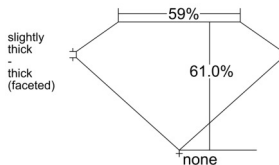

GIA®

FACSIMILE

GIA REPORT 7546450062

Verify this report at GIA.edu

GIA NATURAL DIAMOND DOSSIER®

January 16, 2026
GIA Report Number 7546450062
Shape and Cutting Style ..... Heart Brilliant
Measurements ..... 4.67 x 5.44 x 3.31 mm

GRADING RESULTS

Carat Weight ..... 0.50 carat
Color Grade ..... G
Clarity Grade VS1

ADDITIONAL GRADING INFORMATION

Polish ..... Excellent
Symmetry ..... Excellent
Fluorescence ..... None
Clarity Characteristics ..... Feather
Inscription(s): GIA 7546450062

PROPORTIONS

Profile not to actual proportions

GRADING SCALES

GIA COLOR SCALE		GIA CLARITY SCALE	
COLORLESS	D	VERY VERY SLIGHTLY INCLUDED	FLAWLESS
	E		INTERNALLY FLAWLESS
	F		VVS₁
	G		VVS₂
	H		VS₁
	I		VS₂
	J		SI₁
	K		SI₂
	L		I₁
	M		I₂
NEAR COLORLESS	N	SLIGHTLY INCLUDED	I₃
	O		
	P		
	Q		
FAINT	R		
	S		
	T		
	U		
VERT LIGHT	V		
	W		
	X		
	Y		
LIGHT	Z