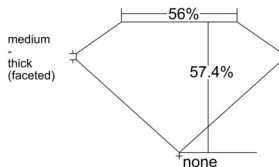

GIA®

FACSIMILE

GIA REPORT 7546446355

Verify this report at GIA.edu

GIA NATURAL DIAMOND DOSSIER®

January 16, 2026
GIA Report Number **7546446355**
Shape and Cutting Style ..... **Heart Brilliant**
Measurements ..... **4.55 x 5.01 x 2.88 mm**

GRADING RESULTS

Carat Weight ..... **0.37 carat**
Color Grade ..... **D**
Clarity Grade **VVS2**

ADDITIONAL GRADING INFORMATION

Polish ..... **Excellent**
Symmetry ..... **Very Good**
Fluorescence ..... **Medium Blue**
Clarity Characteristics ..... **Pinpoint, Needle, Feather**
Inscription(s): **GIA 7546446355**

PROPORTIONS

Profile not to actual proportions

GRADING SCALES

GIA COLOR SCALE		GIA CLARITY SCALE			
COLORLESS	D	VERY VERY SLIGHTLY INCLUDED	FLAWLESS		
	E		INTERNALLY FLAWLESS		
	F		VVS₁		
	NEAR COLORLESS	G	VVS₂		
		H	VERY SLIGHTLY INCLUDED	VS₁	
		I		VS₂	
		FAINT	J	SLIGHTLY INCLUDED	SI₁
			K		SI₂
	L		INCLUDED		I₁
	M	I₂			
VERT LIGHT	N	LIGHT	I₃		
	O				
	P				
	Q				
	R				
LIGHT	S				
	T				
	U				
	V				
	W				
	X				
	Y				
	Z