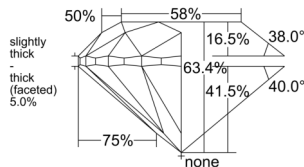

GIA®

FACSIMILE

GIA REPORT

7546441422

Verify this report at GIA.edu

GIA NATURAL DIAMOND DOSSIER®

January 13, 2026
GIA Report Number **7546441422**
Shape and Cutting Style ..... **Round Brilliant**
Measurements ..... **5.55 - 5.57 x 3.53 mm**

GRADING RESULTS

Carat Weight ..... **0.70 carat**
Color Grade ..... **G**
Clarity Grade **VS2**
Cut Grade ..... **Very Good**

ADDITIONAL GRADING INFORMATION

Polish ..... **Excellent**
Symmetry ..... **Excellent**
Fluorescence ..... **None**
Clarity Characteristics.. **Cloud, Crystal, Feather, Indented Natural**
Inscription(s): **GIA 7546441422**

PROPORTIONS

GRADING SCALES

GIA COLOR SCALE

COLOURLESS	D
	E
	F
	G
	H
NEAR COLOURLESS	I
	J
FAIN	K
	L
	M
	N
	O
VERY LIGHT	P
	Q
	R
	S
	T
	U
	V
LIGHT	W
	X
	Y
	Z

GIA CLARITY SCALE

FLAWLESS	VERY VERY SLIGHTLY INCLUDED	VS₁	VS₂	VS₁	VS₂	SL₁	SL₂	I₁	I₂	I₃		
											FLAWLESS	INTERNALLY FLAWLESS

GIA CUT SCALE

EXCELLENT
VERY GOOD
GOOD
FAIR
POOR