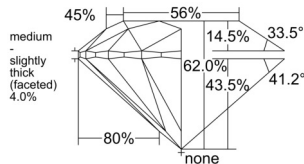

GIA®

FACSIMILE

GIA REPORT

7546438776

Verify this report at GIA.edu

GIA NATURAL DIAMOND DOSSIER®

January 13, 2026
GIA Report Number **7546438776**
Shape and Cutting Style ..... **Round Brilliant**
Measurements ..... **5.19 - 5.21 x 3.23 mm**

GRADING RESULTS

Carat Weight ..... **0.53 carat**
Color Grade ..... **G**
Clarity Grade **VS1**
Cut Grade ..... **Excellent**

ADDITIONAL GRADING INFORMATION

Polish ..... **Excellent**
Symmetry ..... **Excellent**
Fluorescence ..... **None**
Clarity Characteristics ..... **Crystal, Needle, Pinpoint**
Inscription(s): **GIA 7546438776**

PROPORTIONS

Profile to actual proportions