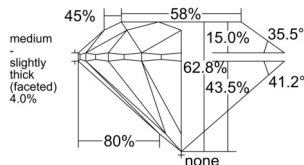

GIA®

FACSIMILE

GIA REPORT

7546427914

Verify this report at GIA.edu

GIA NATURAL DIAMOND DOSSIER®

January 12, 2026
GIA Report Number 7546427914
Shape and Cutting Style ..... Round Brilliant
Measurements ..... 5.34 - 5.38 x 3.36 mm

GRADING RESULTS

Carat Weight ..... 0.60 carat
Color Grade ..... H
Clarity Grade VVS2
Cut Grade ..... Excellent

ADDITIONAL GRADING INFORMATION

Polish ..... Excellent
Symmetry ..... Excellent
Fluorescence ..... None
Clarity Characteristics ..... Pinpoint, Cloud
Inscription(s): GIA 7546427914

PROPORTIONS

Profile to actual proportions

GRADING SCALES

GIA COLOR SCALE

COLORED	D
	E
	F
	G
	H
	I
	J
NEAR COLORLESS	K
	L
Faint	M
	N
	O
	P
	Q
	R
	S
	T
	U
	V
	W
	X
	Y
Light	Z

GIA CLARITY SCALE

FLAWLESS	VERY VERY SLIGHTLY INCLUDED	VVS₁	VERY SLIGHTLY INCLUDED	SI₁	SLIGHTLY INCLUDED	I₁	
							FLAWLESS
INTERNALLY FLAWLESS	VERY SLIGHTLY INCLUDED	VVS₂	VERY SLIGHTLY INCLUDED	SI₂	SLIGHTLY INCLUDED	I₂	
		VS₁				I₃	
		VS₂					

GIA CUT SCALE

EXCELLENT
VERY GOOD
GOOD
FAIR
POOR