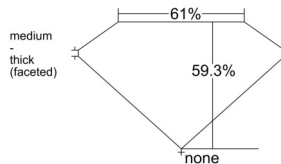

GIA®

FACSIMILE

GIA REPORT

7546427121

Verify this report at GIA.edu

GIA NATURAL DIAMOND DOSSIER®

January 12, 2026
GIA Report Number 7546427121
Shape and Cutting Style ..... Heart Brilliant
Measurements ..... 5.75 x 6.81 x 4.04 mm

GRADING RESULTS

Carat Weight ..... 0.90 carat
Color Grade ..... D
Clarity Grade VVS2

ADDITIONAL GRADING INFORMATION

Polish ..... Excellent
Symmetry ..... Very Good
Fluorescence ..... Faint
Clarity Characteristics ..... Pinpoint
Inscription(s): GIA 7546427121

PROPORTIONS

Profile not to actual proportions

GRADING SCALES

GIA COLOR SCALE		GIA CLARITY SCALE			
COLORLESS	D	VERY VERY SLIGHTLY INCLUDED	FLAWLESS		
	E		INTERNALLY FLAWLESS		
	F	VERY SLIGHTLY INCLUDED	VVS₁		
	G		VVS₂		
	H		VS₁		
	NEAR COLORLESS	I	SLIGHTLY INCLUDED	VS₂	
		J		SI₁	
		FAINT	K	INCLUDED	SI₂
			L		I₁
			M		I₂
VERT LIGHT	N	INCLUDED	I₃		
	O				
	P				
	Q				
	R				
LIGHT	S				
	T				
	U				
	V				
	W				
X					
Y					
Z