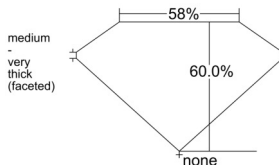

GIA®

FACSIMILE

GIA REPORT 7546427061

Verify this report at GIA.edu

GIA NATURAL DIAMOND DOSSIER®

January 12, 2026
GIA Report Number 7546427061
Shape and Cutting Style ..... Heart Brilliant
Measurements ..... 5.88 x 6.57 x 3.94 mm

GRADING RESULTS

Carat Weight ..... 0.90 carat
Color Grade ..... G
Clarity Grade VS2

ADDITIONAL GRADING INFORMATION

Polish ..... Excellent
Symmetry ..... Very Good
Fluorescence ..... None
Clarity Characteristics ..... Crystal
Inscription(s): GIA 7546427061

PROPORTIONS

Profile not to actual proportions

GRADING SCALES

GIA COLOR SCALE		GIA CLARITY SCALE			
COLORLESS	D	VERY VERY SLIGHTLY INCLUDED	FLAWLESS		
	E		INTERNALLY FLAWLESS		
	F		VVS₁		
	NEAR COLORLESS	G	VERY SLIGHTLY INCLUDED	VVS₂	
		H		VS₁	
		FANT	I	SLIGHTLY INCLUDED	VS₂
			J		SI₁
	LIGHT	K	INCLUDED	SI₂	
		L		I₁	
		M		I₂	
VERY LIGHT		N	INCLUDED	I₃	
		O			
P					
Q					
R					
S					
T					
U					
V					
W					
X					
Y					
Z