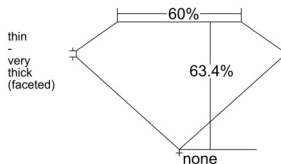

GIA®

FACSIMILE

GIA REPORT 7546425922

Verify this report at GIA.edu

GIA NATURAL DIAMOND DOSSIER®

January 12, 2026
GIA Report Number 7546425922
Shape and Cutting Style ..... Heart Brilliant
Measurements ..... 5.63 x 6.63 x 4.20 mm

GRADING RESULTS

Carat Weight ..... 0.92 carat
Color Grade ..... H
Clarity Grade VS2

ADDITIONAL GRADING INFORMATION

Polish ..... Excellent
Symmetry ..... Excellent
Fluorescence ..... None
Clarity Characteristics ..... Feather, Crystal
Inscription(s): GIA 7546425922

PROPORTIONS

Profile not to actual proportions

GRADING SCALES

GIA COLOR SCALE		GIA CLARITY SCALE			
COLORLESS	D	VERY VERY SLIGHTLY INCLUDED	FLAWLESS		
	E		INTERNALLY FLAWLESS		
	F	VERY SLIGHTLY INCLUDED	VVS₁		
	G		VVS₂		
	H		VS₁		
	NEAR COLORLESS	I	SLIGHTLY INCLUDED	VS₂	
		J		SI₁	
		FAINT	K	INCLUDED	SI₂
			L		I₁
			M		I₂
VERT LIGHT	N	INCLUDED	I₃		
	O				
	P				
	Q				
	R				
	S				
	T				
LIGHT	U				
	V				
	W				
	X				
Y					
Z