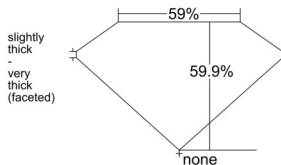

GIA®

FACSIMILE

GIA REPORT 7546408324

Verify this report at GIA.edu

GIA NATURAL DIAMOND DOSSIER®

January 09, 2026
GIA Report Number 7546408324
Shape and Cutting Style ..... Heart Brilliant
Measurements ..... 4.82 x 5.62 x 3.37 mm

GRADING RESULTS

Carat Weight ..... 0.52 carat
Color Grade ..... J
Clarity Grade VVS2

ADDITIONAL GRADING INFORMATION

Polish ..... Excellent
Symmetry ..... Very Good
Fluorescence ..... None
Clarity Characteristics ..... Pinpoint, Needle
Inscription(s): GIA 7546408324

PROPORTIONS

Profile not to actual proportions

GRADING SCALES

GIA COLOR SCALE		GIA CLARITY SCALE		
COLORLESS	D	VERY VERY SLIGHTLY INCLUDED	FLAWLESS	
	E		INTERNALLY FLAWLESS	
	F		VVS₁	
	G		VVS₂	
	NEAR COLORLESS	H	VERY SLIGHTLY INCLUDED	VS₁
		I		VS₂
		J	SLIGHTLY INCLUDED	I₁
		K		I₂
		L		I₃
		M		
FAINT	N	INCLUDED		
	O			
	P			
	Q			
	R			
	S			
	T			
	U			
VERT LIGHT	V			
	W			
	X			
	Y			
LIGHT	Z