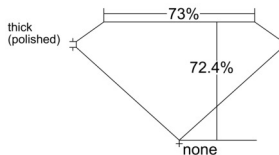

GIA®

FACSIMILE

GIA REPORT 7546407800

Verify this report at GIA.edu

GIA NATURAL DIAMOND DOSSIER®

January 09, 2026
GIA Report Number 7546407800
Shape and Cutting Style ..... Square Modified Brilliant
Measurements ..... 4.53 x 4.46 x 3.23 mm

GRADING RESULTS

Carat Weight ..... 0.57 carat
Color Grade ..... E
Clarity Grade VS2

ADDITIONAL GRADING INFORMATION

Polish ..... Excellent
Symmetry ..... Very Good
Fluorescence ..... None
Clarity Characteristics ..... Cloud, Crystal
Inscription(s): GIA 7546407800

PROPORTIONS

Profile not to actual proportions

GRADING SCALES

GIA COLOR SCALE		GIA CLARITY SCALE			
COLORLESS	D	VERY VERY SLIGHTLY INCLUDED	FLAWLESS		
	E		INTERNALLY FLAWLESS		
	F	VERY SLIGHTLY INCLUDED	VVS₁		
	G		VVS₂		
	H		VS₁		
	NEAR COLORLESS	I	SLIGHTLY INCLUDED	VS₂	
		J		SI₁	
		FAINT	K	INCLUDED	SI₂
			L		I₁
			M		I₂
VERT LIGHT	N	LIGHT	I₃		
	O				
	P				
	Q				
	R				
	S				
	T				
LIGHT	U				
	V				
	W				
	X				
Y					
Z