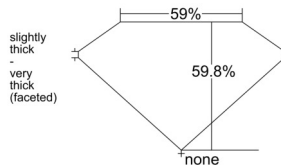

GIA®

FACSIMILE

GIA REPORT

7546407759

Verify this report at GIA.edu

GIA NATURAL DIAMOND DOSSIER®

January 12, 2026
GIA Report Number 7546407759
Shape and Cutting Style ..... Heart Brilliant
Measurements ..... 4.80 x 5.52 x 3.30 mm

GRADING RESULTS

Carat Weight ..... 0.51 carat
Color Grade I
Clarity Grade VS1

ADDITIONAL GRADING INFORMATION

Polish ..... Excellent
Symmetry ..... Very Good
Fluorescence ..... None
Clarity Characteristics ..... Cloud
Inscription(s): GIA 7546407759

PROPORTIONS

Profile not to actual proportions

GRADING SCALES

GIA COLOR SCALE		GIA CLARITY SCALE			
COLORLESS	D	VERY VERY SLIGHTLY INCLUDED	FLAWLESS		
	E		INTERNALLY FLAWLESS		
	F	VERY SLIGHTLY INCLUDED	VVS₁		
	G		VVS₂		
	H		VS₁		
	NEAR COLORLESS	I	SLIGHTLY INCLUDED	VS₂	
		J		SI₁	
		FAINT	K	INCLUDED	SI₂
			L		I₁
			M		I₂
VERT LIGHT	N	LIGHT	I₃		
	O				
	P				
	Q				
	R