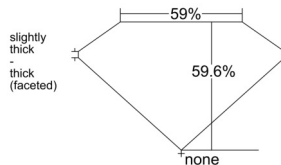

GIA®

FACSIMILE

GIA REPORT

7546407623

Verify this report at GIA.edu

GIA NATURAL DIAMOND DOSSIER®

January 08, 2026
GIA Report Number 7546407623
Shape and Cutting Style ..... Heart Brilliant
Measurements ..... 5.31 x 6.23 x 3.71 mm

GRADING RESULTS

Carat Weight ..... 0.72 carat
Color Grade ..... D
Clarity Grade VVS1

ADDITIONAL GRADING INFORMATION

Polish ..... Excellent
Symmetry ..... Excellent
Fluorescence ..... None
Clarity Characteristics ..... Pinpoint
Inscription(s): GIA 7546407623

PROPORTIONS

Profile not to actual proportions

GRADING SCALES

GIA COLOR SCALE		GIA CLARITY SCALE		
NEAR COLORLESS	D	VERY VERY SLIGHTLY INCLUDED	FLAWLESS	
	E		INTERNALLY FLAWLESS	
	F	VERY SLIGHTLY INCLUDED	VVS₁	
	G		VVS₂	
	H		VS₁	
	FAINT	I	SLIGHTLY INCLUDED	VS₂
		J		SI₁
		K	INCLUDED	SI₂
		L		I₁
		M		I₂
VERT LIGHT		N	INCLUDED	I₃
		O		
		P		
	Q			
	R			
	S			
LIGHT	T			
	U			
	V			
	W			
	X			
	Y			
Z