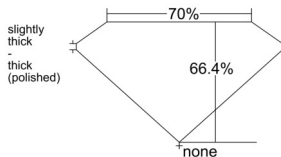

GIA®

FACSIMILE

GIA REPORT 7546405655

Verify this report at GIA.edu

GIA NATURAL DIAMOND DOSSIER®

January 09, 2026
GIA Report Number 7546405655
Shape and Cutting Style ..... Square Modified Brilliant
Measurements ..... 4.99 x 4.91 x 3.26 mm

GRADING RESULTS

Carat Weight ..... 0.70 carat
Color Grade ..... F
Clarity Grade VS2

ADDITIONAL GRADING INFORMATION

Polish ..... Excellent
Symmetry ..... Very Good
Fluorescence ..... None
Clarity Characteristics ..... Crystal, Cloud
Inscription(s): GIA 7546405655

PROPORTIONS

Profile not to actual proportions

GRADING SCALES

GIA COLOR SCALE		GIA CLARITY SCALE			
COLORLESS	D	VERY VERY SLIGHTLY INCLUDED	FLAWLESS		
	E		INTERNALLY FLAWLESS		
	F	VERY SLIGHTLY INCLUDED	VVS₁		
	G		VVS₂		
	H		VS₁		
	NEAR COLORLESS	I	SLIGHTLY INCLUDED	VS₂	
		J		SI₁	
		FAINT	K	INCLUDED	SI₂
			L		I₁
			M		I₂
VERT LIGHT	N	LIGHT	I₃		
	O				
	P				
	Q				
	R