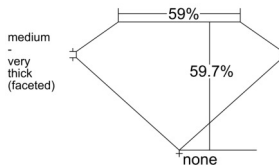

GIA®

FACSIMILE

GIA REPORT 7546395905

Verify this report at GIA.edu

GIA NATURAL DIAMOND DOSSIER®

January 07, 2026
GIA Report Number 7546395905
Shape and Cutting Style ..... Heart Brilliant
Measurements ..... 5.47 x 6.02 x 3.60 mm

GRADING RESULTS

Carat Weight ..... 0.70 carat
Color Grade ..... G
Clarity Grade VS2

ADDITIONAL GRADING INFORMATION

Polish ..... Excellent
Symmetry ..... Excellent
Fluorescence ..... Faint
Clarity Characteristics ..... Crystal, Cloud
Inscription(s): GIA 7546395905

PROPORTIONS

Profile not to actual proportions

GRADING SCALES

GIA COLOR SCALE		GIA CLARITY SCALE			
COLORLESS	D	VERY VERY SLIGHTLY INCLUDED	FLAWLESS		
	E		INTERNALLY FLAWLESS		
	F	VERY SLIGHTLY INCLUDED	VVS₁		
	G		VVS₂		
	H		VS₁		
	NEAR COLORLESS	I	SLIGHTLY INCLUDED	VS₂	
		J		SI₁	
		FAINT	K	INCLUDED	SI₂
			L		I₁
			M		I₂
VERT LIGHT	N	LIGHT	I₃		
	O				
	P				
	Q				
	R