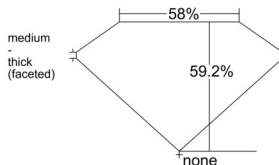

GIA®

FACSIMILE

GIA REPORT

7546395652

Verify this report at GIA.edu

GIA NATURAL DIAMOND DOSSIER®

January 07, 2026
GIA Report Number **7546395652**
Shape and Cutting Style ..... **Heart Brilliant**
Measurements ..... **4.91 x 5.51 x 3.26 mm**

GRADING RESULTS

Carat Weight ..... **0.51 carat**
Color Grade ..... **E**
Clarity Grade **VS1**

ADDITIONAL GRADING INFORMATION

Polish ..... **Excellent**
Symmetry ..... **Very Good**
Fluorescence ..... **Faint**
Clarity Characteristics..... **Needle, Pinpoint**
Inscription(s): **GIA 7546395652**

PROPORTIONS

Profile not to actual proportions

GRADING SCALES

GIA COLOR SCALE		GIA CLARITY SCALE			
COLORLESS	D	VERY VERY SLIGHTLY INCLUDED	FLAWLESS		
	E		INTERNALLY FLAWLESS		
	F		VVS₁		
	G		VVS₂		
	NEAR COLORLESS	H	VERY SLIGHTLY INCLUDED	VS₁	
		I		VS₂	
		FAINT	J	SLIGHTLY INCLUDED	S₁
			K		S₂
	L		I₁		
	M		I₂		
N	I₃				
O					
LIGHT	P				
	Q				
	R				
	S				
	T				
	U				
	V				
	W				
X					
Y					
Z