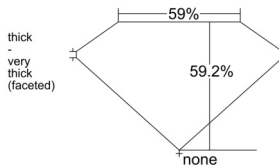

GIA®

FACSIMILE

GIA REPORT 7546391595

Verify this report at GIA.edu

GIA NATURAL DIAMOND DOSSIER®

January 07, 2026
GIA Report Number 7546391595
Shape and Cutting Style ..... Heart Brilliant
Measurements ..... 5.22 x 6.13 x 3.63 mm

GRADING RESULTS

Carat Weight ..... 0.70 carat
Color Grade ..... H
Clarity Grade VS1

ADDITIONAL GRADING INFORMATION

Polish ..... Excellent
Symmetry ..... Excellent
Fluorescence ..... Faint
Clarity Characteristics ..... Feather, Needle, Pinpoint
Inscription(s): GIA 7546391595

PROPORTIONS

Profile not to actual proportions

GRADING SCALES

GIA COLOR SCALE		GIA CLARITY SCALE				
COLORLESS	D	VERY VERY SLIGHTLY INCLUDED	FLAWLESS			
	E		INTERNALLY FLAWLESS			
	F		VVS₁			
	NEAR COLORLESS	G	VERY SLIGHTLY INCLUDED	VVS₂		
		H		VS₁		
		FAINT	I	SLIGHTLY INCLUDED	VS₂	
			J		SI₁	
			LIGHT	K	INCLUDED	SI₂
	L	I₁				
	M	I₂				
N	NOT GRADED	I₃				
O						
P						
Q						
R						
S						
T						
U						
V						
W						
X						
Y						
Z