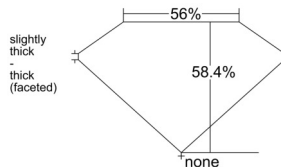

GIA®

FACSIMILE

GIA REPORT

7546391584

Verify this report at GIA.edu

GIA NATURAL DIAMOND DOSSIER®

January 06, 2026
GIA Report Number 7546391584
Shape and Cutting Style ..... Heart Brilliant
Measurements ..... 5.28 x 6.13 x 3.58 mm

GRADING RESULTS

Carat Weight ..... 0.70 carat
Color Grade ..... H
Clarity Grade VS2

ADDITIONAL GRADING INFORMATION

Polish ..... Excellent
Symmetry ..... Excellent
Fluorescence ..... None
Clarity Characteristics ..... Crystal, Cloud, Feather
Inscription(s): GIA 7546391584

PROPORTIONS

Profile not to actual proportions

GRADING SCALES

GIA COLOR SCALE		GIA CLARITY SCALE	
COLORLESS	D	VERY VERY SLIGHTLY INCLUDED	FLAWLESS
	E		INTERNALLY FLAWLESS
	F		VVS₁
	G		VVS₂
	H		VS₁
	I		VS₂
	J		SI₁
	K		SI₂
	L		I₁
	M		I₂
NEAR COLORLESS	N	SLIGHTLY INCLUDED	I₃
	O		
	P		
	Q		
FAINT	R		
	S		
	T		
	U		
VERT LIGHT	V		
	W		
	X		
	Y		
LIGHT	Z